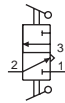

3-WAY TOGGLE VALVES

3-WAY TOGGLE VALVES

3-way valves have a supply, outlet and exhaust port. When the toggle is in the "on" position air flows from the inlet to the outlet and the exhaust port is blocked. Moving the toggle to the "off" position closes the inlet and opens the outlet to an exhaust port which vents the outlet to atmosphere. 3-way toggle valves may have a poppet or spool and by movement

of the toggle may either be 2-position or have a momentary actuation.

Medium: Air

Materials: Brass body, Buna-N seals, stainless steel stem and spring

Stem Travel: 1/8" (3.2)

Mounting: 15/32-32 thd. Nuts and lockwashers furnished

2 Position Spool Valves

Input Pressure: 150 psig/10 bar max.

Air Flow: 4.5 SCFM @ 50 psig; 8.0 SCFM @ 100 psig;
190 l/min @ 6 bar

Force For Full Stem Travel: 12 oz. nominal

Part No.	Description
TV-3S	2 Position Spool Valve, NP Brass Toggle, #10-32
TV-3S-M5	2 Position Spool Valve, NP Brass Toggle, M5
TV-3SF	2 Position Spool Valve, Plastic Toggle, #10-32
TV-3SF-M5	2 Position Spool Valve, Plastic Toggle, M5

2 Position Spool Valve with 1/8" NPT Inlet

Input Pressure: 150 psig

Air Flow: 11.6 SCFM @ 50 psig; 8.0 SCFM @ 100 psig

Force For Full Stem Travel: 12 oz. nominal

Part No.	Description
TV-3SP	2 Position Spool Valve, NP Brass Toggle
TV-3SFP	2 Position Spool Valve, Plastic Toggle