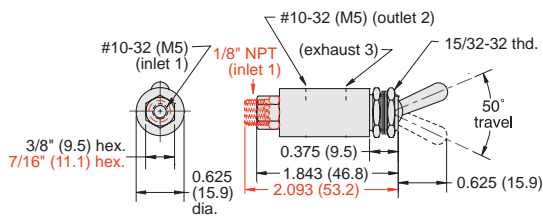

2 Position Spool Valves

Input Pressure: 150 psig/10 bar max.

Air Flow: 4.5 SCFM @ 50 psig; 8.0 SCFM @ 100 psig;
190 l/min @ 6 bar

Force For Full Stem Travel: 12 oz. nominal

Part No.	Description
TV-3S	2 Position Spool Valve, NP Brass Toggle, #10-32
TV-3S-M5	2 Position Spool Valve, NP Brass Toggle, M5
TV-3SF	2 Position Spool Valve, Plastic Toggle, #10-32
TV-3SF-M5	2 Position Spool Valve, Plastic Toggle, M5

2 Position Spool Valve with 1/8" NPT Inlet

Input Pressure: 150 psig

Air Flow: 11.6 SCFM @ 50 psig; 8.0 SCFM @ 100 psig

Force For Full Stem Travel: 12 oz. nominal

Part No.	Description
TV-3SP	2 Position Spool Valve, NP Brass Toggle
TV-3SFP	2 Position Spool Valve, Plastic Toggle

2 Position Poppet Valves

Input Pressure: 150 psig/10 bar max.

Air Flow: 4.0 SCFM @ 50 psig; 6.8 SCFM @ 100 psig;
175 l/min @ 6 bar

Force For Full Stem Travel: 16 oz. nominal

Part No.	Description
MTV-3	2 Position Poppet Valve, #10-32, NP Brass Toggle
MTV-3-M5	2 Position Poppet Valve, M5, NP Brass Toggle
MTV-3P	2 Position Poppet Valve, 1/8" NPT, NP Brass Toggle

2 Position N.C. Poppet with Momentary Actuation

Input Pressure: 150 psig/10 bar max.

Air Flow: 4.0 SCFM @ 50 psig; 6.8 SCFM @ 100 psig;
175 l/min @ 6 bar

Force For Full Stem Travel: 12 oz. nominal

Part No.	Description
TV-3M	2 Position Poppet Valve, NP Brass Toggle, #10-32
TV-3M-M5	2 Position Poppet Valve, NP Brass Toggle, M5
TV-3MF	2 Position Poppet Valve, Plastic Toggle, #10-32
TV-3MF-M5	2 Position Poppet Valve, Plastic Toggle, M5