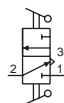

2 Position Spool Valves

Input Pressure: 150 psig/10 bar max.

Air Flow: 4.5 SCFM @ 50 psig; 8.0 SCFM @ 100 psig;
190 l/min @ 6 bar

Force For Full Stem Travel: 12 oz. nominal

Part No.	Description
TV-3S	2 Position Spool Valve, NP Brass Toggle, #10-32
TV-3S-M5	2 Position Spool Valve, NP Brass Toggle, M5
TV-3SF	2 Position Spool Valve, Plastic Toggle, #10-32
TV-3SF-M5	2 Position Spool Valve, Plastic Toggle, M5

2 Position Spool Valve with 1/8" NPT Inlet

Input Pressure: 150 psig

Air Flow: 11.6 SCFM @ 50 psig; 8.0 SCFM @ 100 psig

Force For Full Stem Travel: 12 oz. nominal

Part No.	Description
TV-3SP	2 Position Spool Valve, NP Brass Toggle
TV-3SFP	2 Position Spool Valve, Plastic Toggle

2 Position Poppet Valves

Input Pressure: 150 psig/10 bar max.

Air Flow: 4.0 SCFM @ 50 psig; 6.8 SCFM @ 100 psig;
175 l/min @ 6 bar

Force For Full Stem Travel: 16 oz. nominal

Part No.	Description
MTV-3	2 Position Poppet Valve, #10-32, NP Brass Toggle
MTV-3-M5	2 Position Poppet Valve, M5, NP Brass Toggle
MTV-3P	2 Position Poppet Valve, 1/8" NPT, NP Brass Toggle