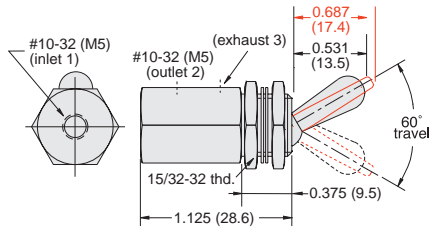

3-WAY TOGGLE VALVES

3-WAY TOGGLE VALVES

3-way valves have a supply, outlet and exhaust port. When the toggle is in the "on" position air flows from the inlet to the outlet and the exhaust port is blocked. Moving the toggle to the "off" position closes the inlet and opens the outlet to an exhaust port which vents the outlet to atmosphere. 3-way toggle valves may have a poppet or spool and by movement

of the toggle may either be 2-position or have a momentary actuation.

Medium: Air

Materials: Brass body, Buna-N seals, stainless steel stem and spring

Stem Travel: 1/8" (3.2)

Mounting: 15/32-32 thd. Nuts and lockwashers furnished

2 Position Spool Valves

Input Pressure: 150 psig/10 bar max.

Air Flow: 4.5 SCFM @ 50 psig; 8.0 SCFM @ 100 psig;
190 l/min @ 6 bar

Force For Full Stem Travel: 12 oz. nominal

Part No.	Description
TV-3S	2 Position Spool Valve, NP Brass Toggle, #10-32
TV-3S-M5	2 Position Spool Valve, NP Brass Toggle, M5
TV-3SF	2 Position Spool Valve, Plastic Toggle, #10-32
TV-3SF-M5	2 Position Spool Valve, Plastic Toggle, M5

2 Position Spool Valve with 1/8" NPT Inlet

Input Pressure: 150 psig

Air Flow: 11.6 SCFM @ 50 psig; 8.0 SCFM @ 100 psig

Force For Full Stem Travel: 12 oz. nominal

Part No.	Description
TV-3SP	2 Position Spool Valve, NP Brass Toggle
TV-3SFP	2 Position Spool Valve, Plastic Toggle