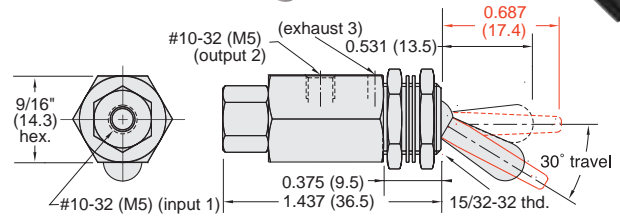

2 Position Spool Valve with 1/8" NPT Inlet

Input Pressure: 150 psig

Air Flow: 11.6 SCFM @ 50 psig; 8.0 SCFM @ 100 psig

Force For Full Stem Travel: 12 oz. nominal

Part No.	Description
TV-3SP	2 Position Spool Valve, NP Brass Toggle
TV-3SFP	2 Position Spool Valve, Plastic Toggle

2 Position Poppet Valves

Input Pressure: 150 psig/10 bar max.

Air Flow: 4.0 SCFM @ 50 psig; 6.8 SCFM @ 100 psig;
175 l/min @ 6 bar

Force For Full Stem Travel: 16 oz. nominal

Part No.	Description
MTV-3	2 Position Poppet Valve, #10-32, NP Brass Toggle
MTV-3-M5	2 Position Poppet Valve, M5, NP Brass Toggle
MTV-3P	2 Position Poppet Valve, 1/8" NPT, NP Brass Toggle

2 Position N.C. Poppet with Momentary Actuation

Input Pressure: 150 psig/10 bar max.

Air Flow: 4.0 SCFM @ 50 psig; 6.8 SCFM @ 100 psig;
175 l/min @ 6 bar

Force For Full Stem Travel: 12 oz. nominal

Part No.	Description
TV-3M	2 Position Poppet Valve, NP Brass Toggle, #10-32
TV-3M-M5	2 Position Poppet Valve, NP Brass Toggle, M5
TV-3MF	2 Position Poppet Valve, Plastic Toggle, #10-32
TV-3MF-M5	2 Position Poppet Valve, Plastic Toggle, M5