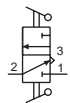

2 Position Spool Valves

Input Pressure: 150 psig/10 bar max.

Air Flow: 4.5 SCFM @ 50 psig; 8.0 SCFM @ 100 psig;
190 l/min @ 6 bar

Force For Full Stem Travel: 12 oz. nominal

Part No.	Description
TV-3S	2 Position Spool Valve, NP Brass Toggle, #10-32
TV-3S-M5	2 Position Spool Valve, NP Brass Toggle, M5
TV-3SF	2 Position Spool Valve, Plastic Toggle, #10-32
TV-3SF-M5	2 Position Spool Valve, Plastic Toggle, M5

2 Position Spool Valve with 1/8" NPT Inlet

Input Pressure: 150 psig

Air Flow: 11.6 SCFM @ 50 psig; 8.0 SCFM @ 100 psig

Force For Full Stem Travel: 12 oz. nominal

Part No.	Description
TV-3SP	2 Position Spool Valve, NP Brass Toggle
TV-3SFP	2 Position Spool Valve, Plastic Toggle

2 Position Poppet Valves

Input Pressure: 150 psig/10 bar max.

Air Flow: 4.0 SCFM @ 50 psig; 6.8 SCFM @ 100 psig;
175 l/min @ 6 bar

Force For Full Stem Travel: 16 oz. nominal

Part No.	Description
MTV-3	2 Position Poppet Valve, #10-32, NP Brass Toggle
MTV-3-M5	2 Position Poppet Valve, M5, NP Brass Toggle
MTV-3P	2 Position Poppet Valve, 1/8" NPT, NP Brass Toggle