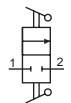

2 Position Spool Valve with 1/8" NPT Inlet

Input Pressure: 150 psig

Air Flow: 11.6 SCFM @ 50 psig; 8.0 SCFM @ 100 psig

Force For Full Stem Travel: 12 oz. nominal

Part No.	Description
TV-3SP	2 Position Spool Valve, NP Brass Toggle
TV-3SFP	2 Position Spool Valve, Plastic Toggle

2 Position Poppet Valves

Input Pressure: 150 psig/10 bar max.

Air Flow: 4.0 SCFM @ 50 psig; 6.8 SCFM @ 100 psig;
175 l/min @ 6 bar

Force For Full Stem Travel: 16 oz. nominal

Part No.	Description
MTV-3	2 Position Poppet Valve, #10-32, NP Brass Toggle
MTV-3-M5	2 Position Poppet Valve, M5, NP Brass Toggle
MTV-3P	2 Position Poppet Valve, 1/8" NPT, NP Brass Toggle

2 Position N.C. Poppet with Momentary Actuation

Input Pressure: 150 psig/10 bar max.

Air Flow: 4.0 SCFM @ 50 psig; 6.8 SCFM @ 100 psig;
175 l/min @ 6 bar

Force For Full Stem Travel: 12 oz. nominal

Part No.	Description
TV-3M	2 Position Poppet Valve, NP Brass Toggle, #10-32
TV-3M-M5	2 Position Poppet Valve, NP Brass Toggle, M5
TV-3MF	2 Position Poppet Valve, Plastic Toggle, #10-32
TV-3MF-M5	2 Position Poppet Valve, Plastic Toggle, M5