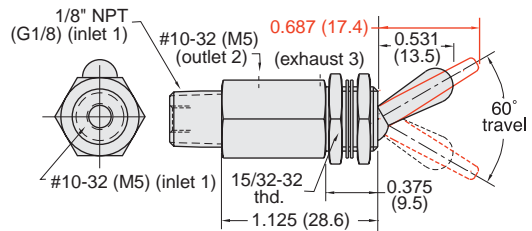

of the toggle may either be 2-position or have a momentary actuation.

Medium: Air

Materials: Brass body, Buna-N seals, stainless steel stem and spring

Stem Travel: 1/8" (3.2)

Mounting: 15/32-32 thd. Nuts and lockwashers furnished

2 Position Spool Valves

Input Pressure: 150 psig/10 bar max.

Air Flow: 4.5 SCFM @ 50 psig; 8.0 SCFM @ 100 psig;
190 l/min @ 6 bar

Force For Full Stem Travel: 12 oz. nominal

Part No.	Description
TV-3S	2 Position Spool Valve, NP Brass Toggle, #10-32
TV-3S-M5	2 Position Spool Valve, NP Brass Toggle, M5
TV-3SF	2 Position Spool Valve, Plastic Toggle, #10-32
TV-3SF-M5	2 Position Spool Valve, Plastic Toggle, M5

2 Position Spool Valve with 1/8" NPT Inlet

Input Pressure: 150 psig

Air Flow: 11.6 SCFM @ 50 psig; 8.0 SCFM @ 100 psig

Force For Full Stem Travel: 12 oz. nominal

Part No.	Description
TV-3SP	2 Position Spool Valve, NP Brass Toggle
TV-3SFP	2 Position Spool Valve, Plastic Toggle

2 Position Poppet Valves

Input Pressure: 150 psig/10 bar max.

Air Flow: 4.0 SCFM @ 50 psig; 6.8 SCFM @ 100 psig;
175 l/min @ 6 bar

Force For Full Stem Travel: 16 oz. nominal

Part No.	Description
MTV-3	2 Position Poppet Valve, #10-32, NP Brass Toggle
MTV-3-M5	2 Position Poppet Valve, M5, NP Brass Toggle
MTV-3P	2 Position Poppet Valve, 1/8" NPT, NP Brass Toggle